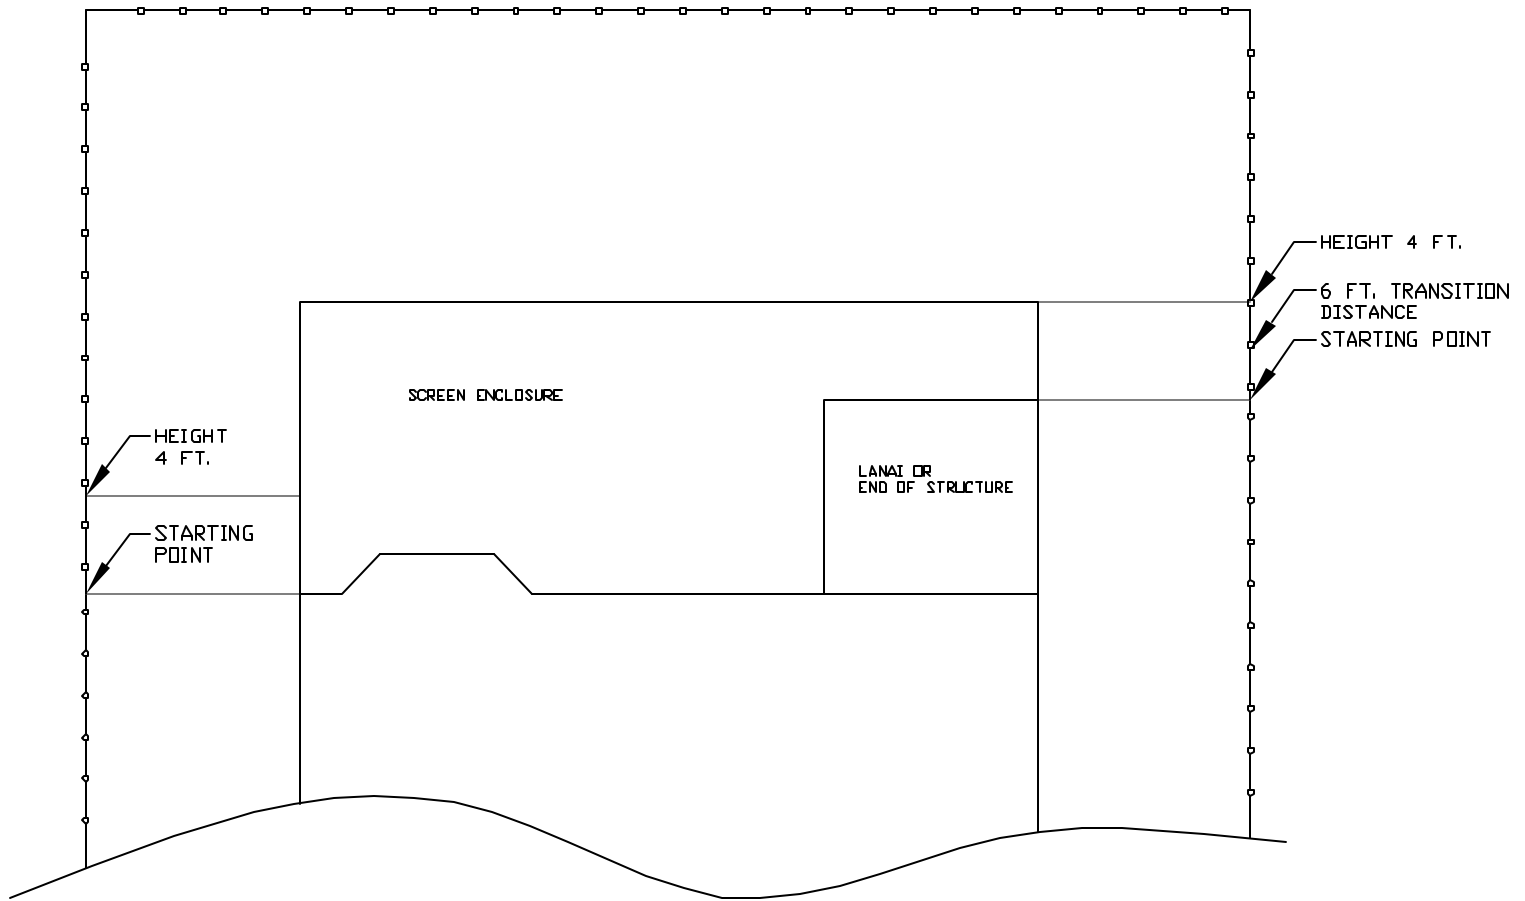

SKETCH 1 - CONSERVATION / WETLAND LOT
TOP VIEW

—□—□—□—□—□— FENCE 4 FT.
—○—○—○—○—○— FENCE 6 FT.

SKETCH 2 - CONSERVATION / WETLAND LOT
SIDE VIEW TAPER

SKETCH 3 - CONSERVATION / WETLAND LOT
SIDE VIEW STEP