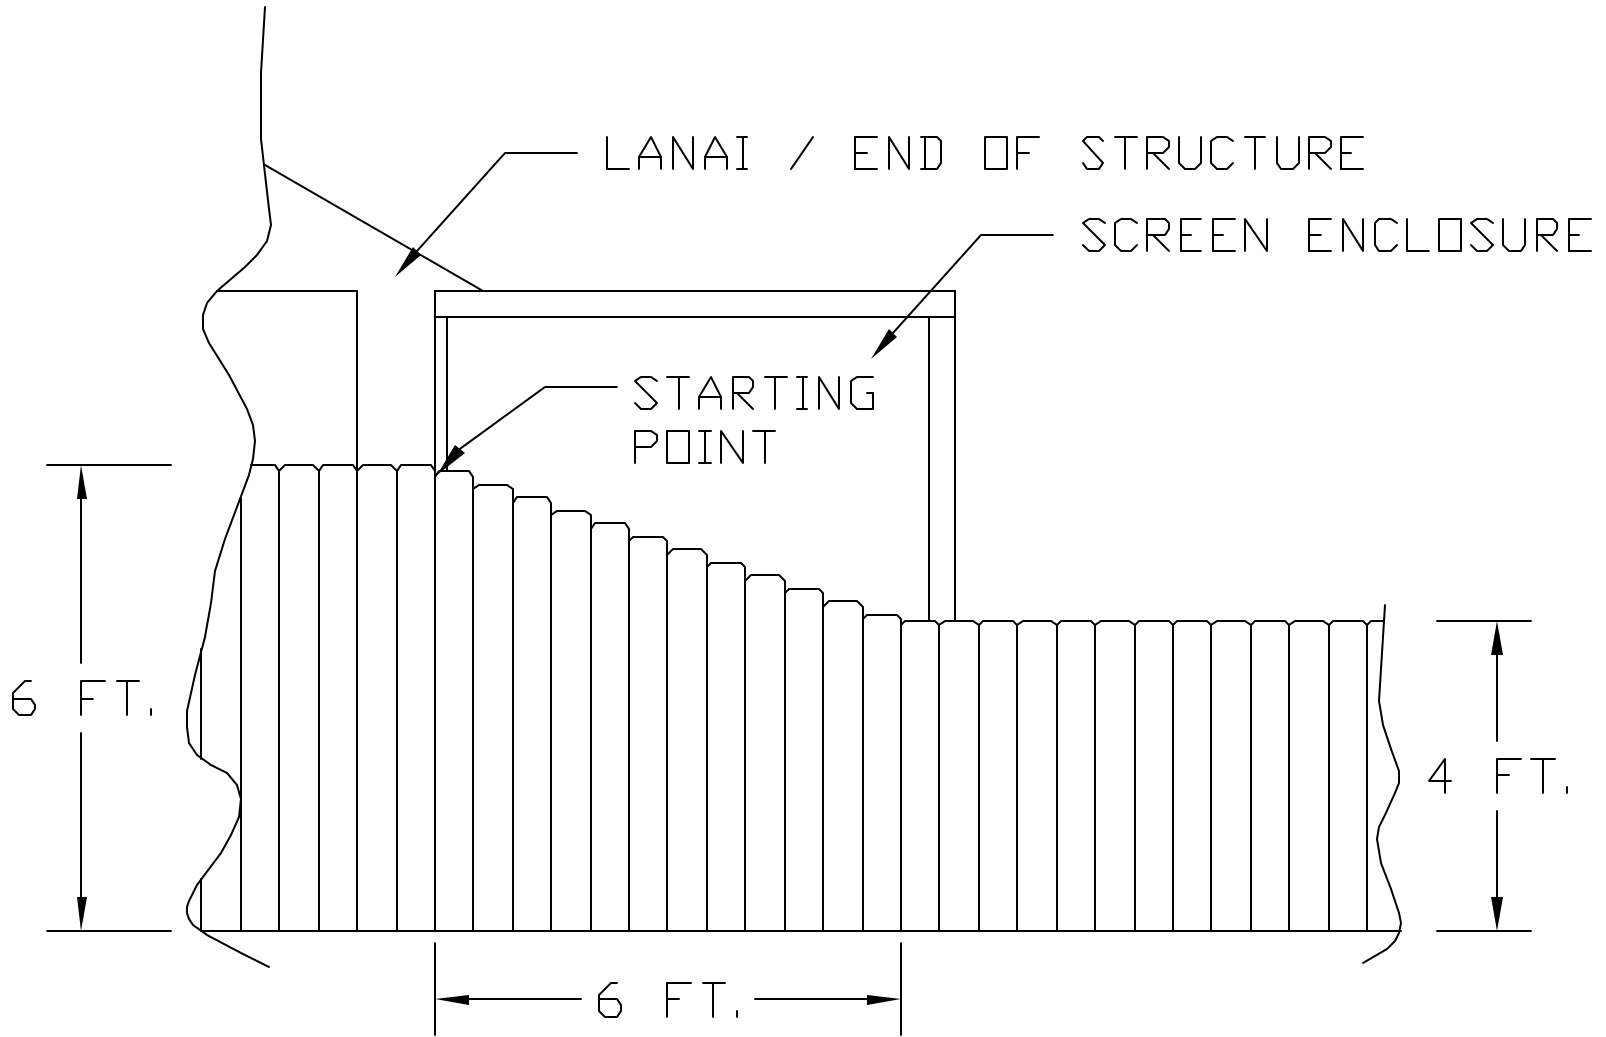

SKETCH 1 - CONSERVATION / WETLAND LOT
TOP VIEW

—□—□—□—□—□— FENCE 4 FT.
—○—○—○—○—○— FENCE 6 FT.

SKETCH 2 - CONSERVATION / WETLAND LOT
SIDE VIEW TAPER

SKETCH 3 - CONSERVATION / WETLAND LOT
SIDE VIEW STEP